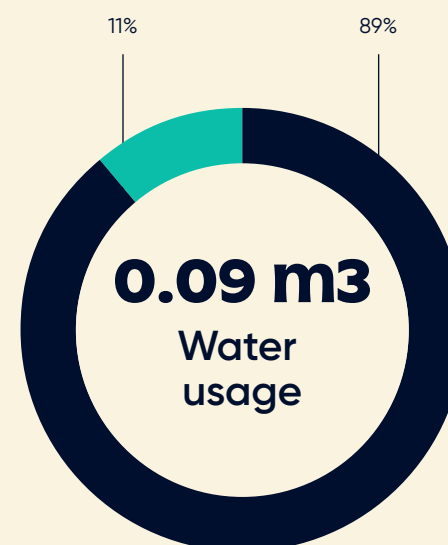

CirculenRenew (PP)

Material origin: Wesseling, DE

100% bio-based

Footprint*

* Calculations based on Ecochain Mobius. LCA conducted with GWP40 cutoff.

- Raw materials
- Transport of materials
- Production

Durability