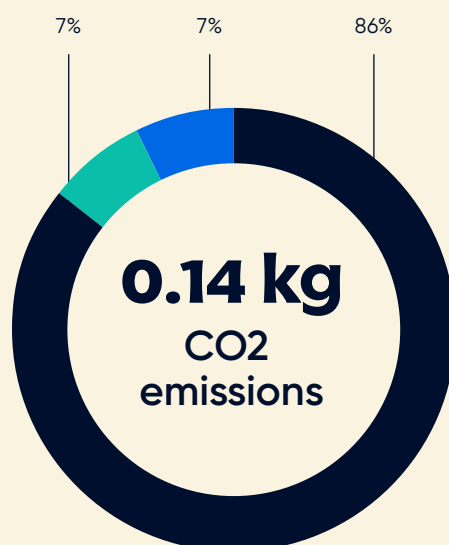

Specifications

Weight
0.101 kg

Dimensions
240 x 60 mm

Made in
Emmen, NL

Production site
VDL Wientjes

Material

CirculenRenew (PP)

Material origin: Wesseling, DE

100% bio-based

Thermolast

Material origin: Waldkraiburg, DE

Virgin material

Made of **85% recycled and bio-based material**

Tritan Renew (copolyester)

Material origin: Kingsport, USA

50% post-consumer recycled

CirculenRenew (PP)

Material origin: Wesseling, DE

100% bio-based

Footprint*

* Calculations based on Ecochain Mobius. LCA conducted with GWP40 cutoff.

- Raw materials
- Transport of materials
- Production

Durability